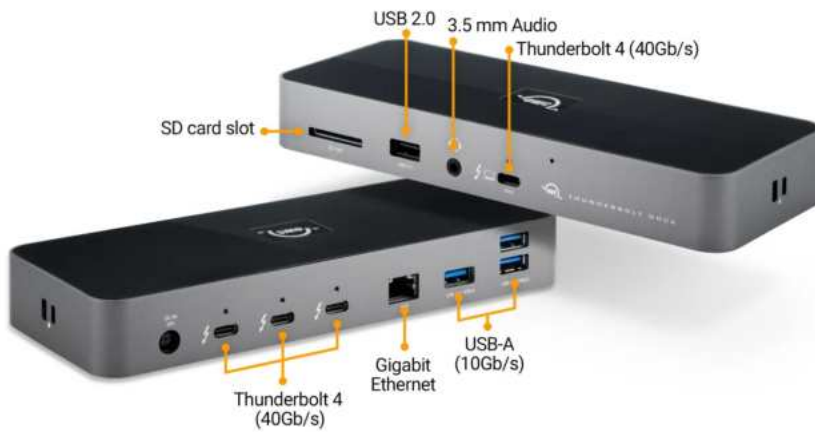

- 31.5" 3840 x 2160 IPS WLED
- 1x DP, 1x HDMI, 1xUSB-C Ports
- **\$519.00**

- OWC USB-C Travel Dock-E
- Suitable for use with up to one external display
- **\$64.79**

Thunderbolt Dock (macOS)

- OWC Thunderbolt Dock
- Suitable for up to Two External Displays
- **\$248.39**