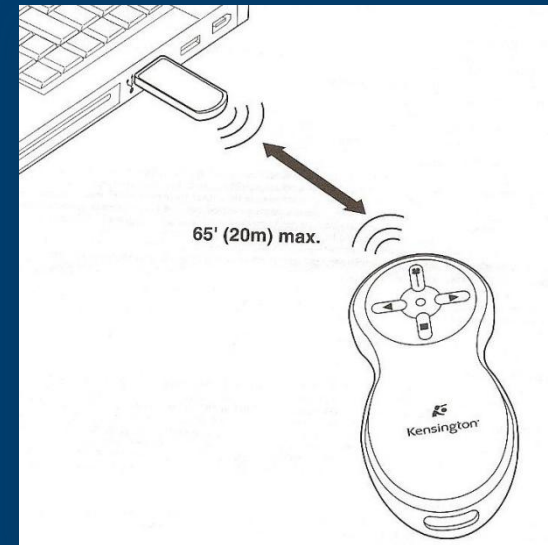

Using the Wireless Presenter

(USD Wireless Presenter Pilot Program)

Please Do Not Switch USB Sticks!

Remove USB Stick from bottom of presenter

Plug USB Stick into any USB Port – Allow computer to 'recognize' the USB device – Can take up to :30 seconds

Open your Presentation and the presenter can be use to advance, backup or black out your Presentation (it also includes a laser pointer – do not point at face.