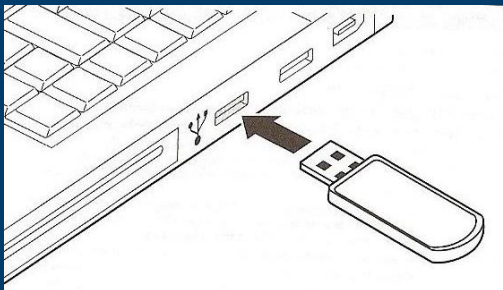

Using the Wireless Presenter

(USD Wireless Presenter Pilot Program)

Please Do Not Switch USB Sticks!

Remove USB Stick from bottom of presenter

Plug USB Stick into any USB Port – Allow computer to 'recognize' the USB device – Can take up to :30 seconds

Open your Presentation and the presenter can be use to advance, backup or black out your Presentation (it also includes a laser pointer – do not point at face.