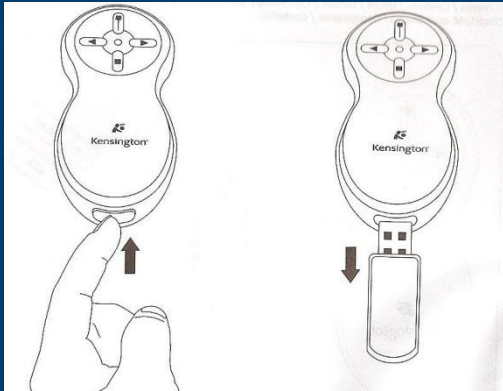

Using the Wireless Presenter

(USD Wireless Presenter Pilot Program)

Please Do Not Switch USB Sticks!

Remove USB Stick from bottom of presenter

Plug USB Stick into any USB Port – Allow computer to 'recognize' the USB device – Can take up to :30 seconds

Open your Presentation and the presenter can be use to advance, backup or black out your Presentation (it also includes a laser pointer – do not point at face.