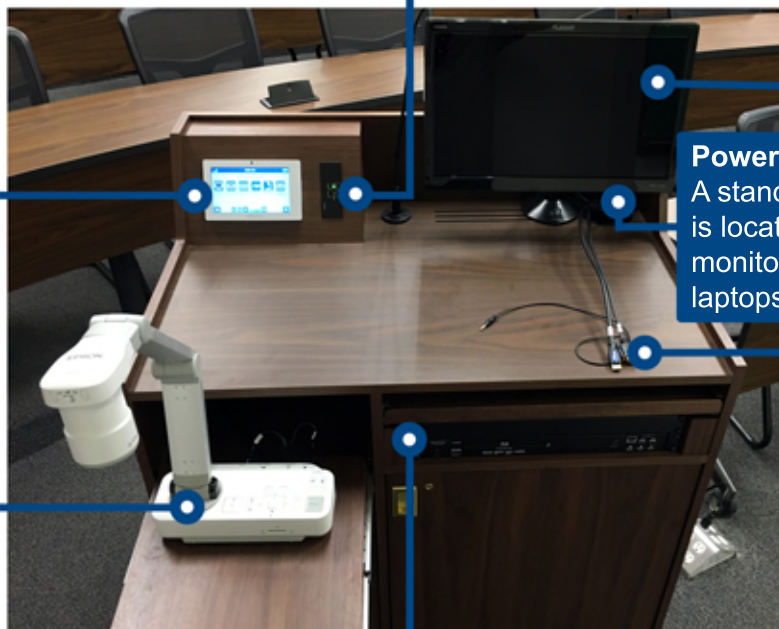

USD Crestron Standard Podium (2018)

Projector Screen:
Motorized 16:10 aspect ratio designed for digital content.

Digital Projector:
High definition, 5500 lumen LCD projector.

Control Panel:
Use the panel to turn the system on/off, select your source or call the helpdesk.

USB Ports
You can plug in your flash drive here to use with the PC or charge your mobile device.

Touch Screen Display:
Use a finger or stylus to make annotations with PowerPoint or control the PC.

Power Outlet:
A standard power outlet is located behind the monitor. It can be used for laptops etc..

Document Camera:
For physical documents or as webcam for video conferencing.

Blu-Ray Player:
Capable of playing Blu-Ray or DVD's. Controls are located on the touch screen.

Laptop Connections:
HDMI or VGA cables are available to connect your laptop.