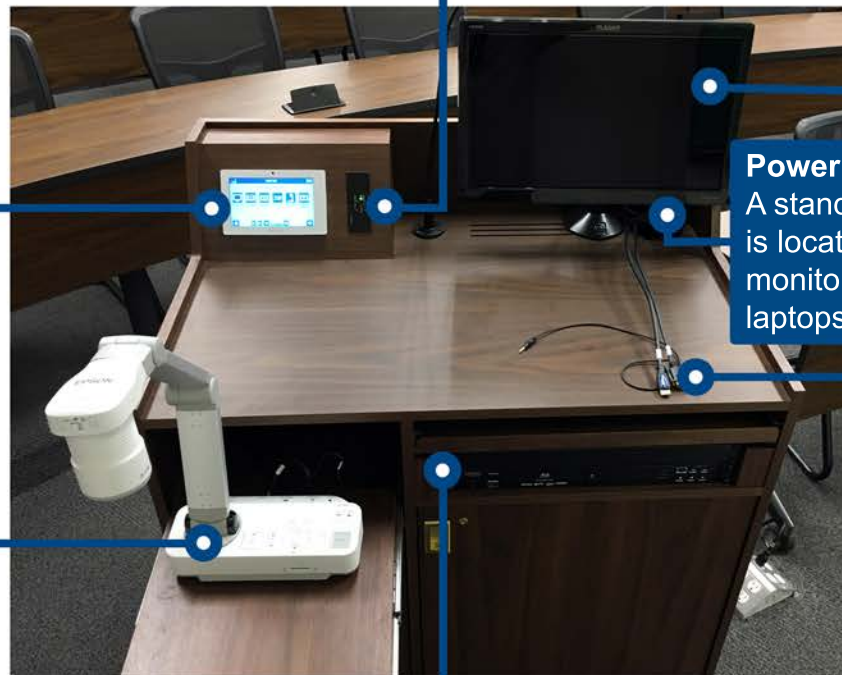

USD Crestron Standard Podium (2019)

Projector Screen:
Motorized 16:10 aspect ratio designed for digital content.

Digital Projector:
High definition, 5500 lumen LCD projector.

Control Panel:
Use the panel to turn the system on/off, select your source or call the helpdesk.

USB Ports
You can plug in your flash drive here to use with the PC or charge your mobile device.

Touch Screen Display:
Use a finger or stylus to make annotations with PowerPoint or control the PC.

Wireless Collaboration:
Capable of displaying Mac, iOS, Android and Windows devices wirelessly.

Power Outlet:
A standard power outlet is located behind the monitor. It can be used for laptops etc..

Document Camera:
For physical documents or as webcam for video conferencing.

Blu-Ray Player:
Capable of playing Blu-Ray or DVD's. Controls are located on the touch screen.

Laptop Connections:
HDMI, USB-C, Displayport Minidisplayport & VGA connections are available