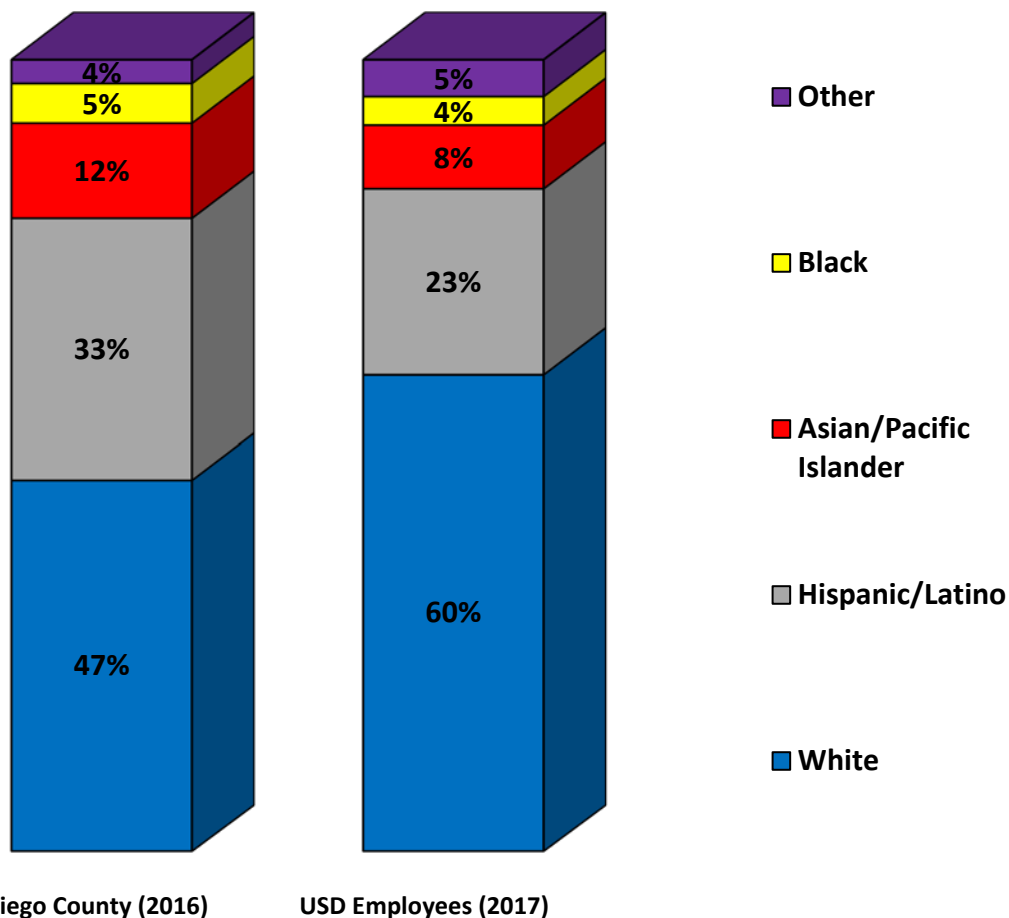

We continue to justly represent the breadth and beauty of God's creation in our own community and transform the campus culture to ensure that all community members thrive.

USD Employee Diversity - F17 Race/Ethnicity

Employee Diversity Data are from USD's IRP website and represent the race/ethnicity distribution of employees from the fall 2017. The San Diego County demographics are from the 2016 San Diego County Demographic Profile Report.