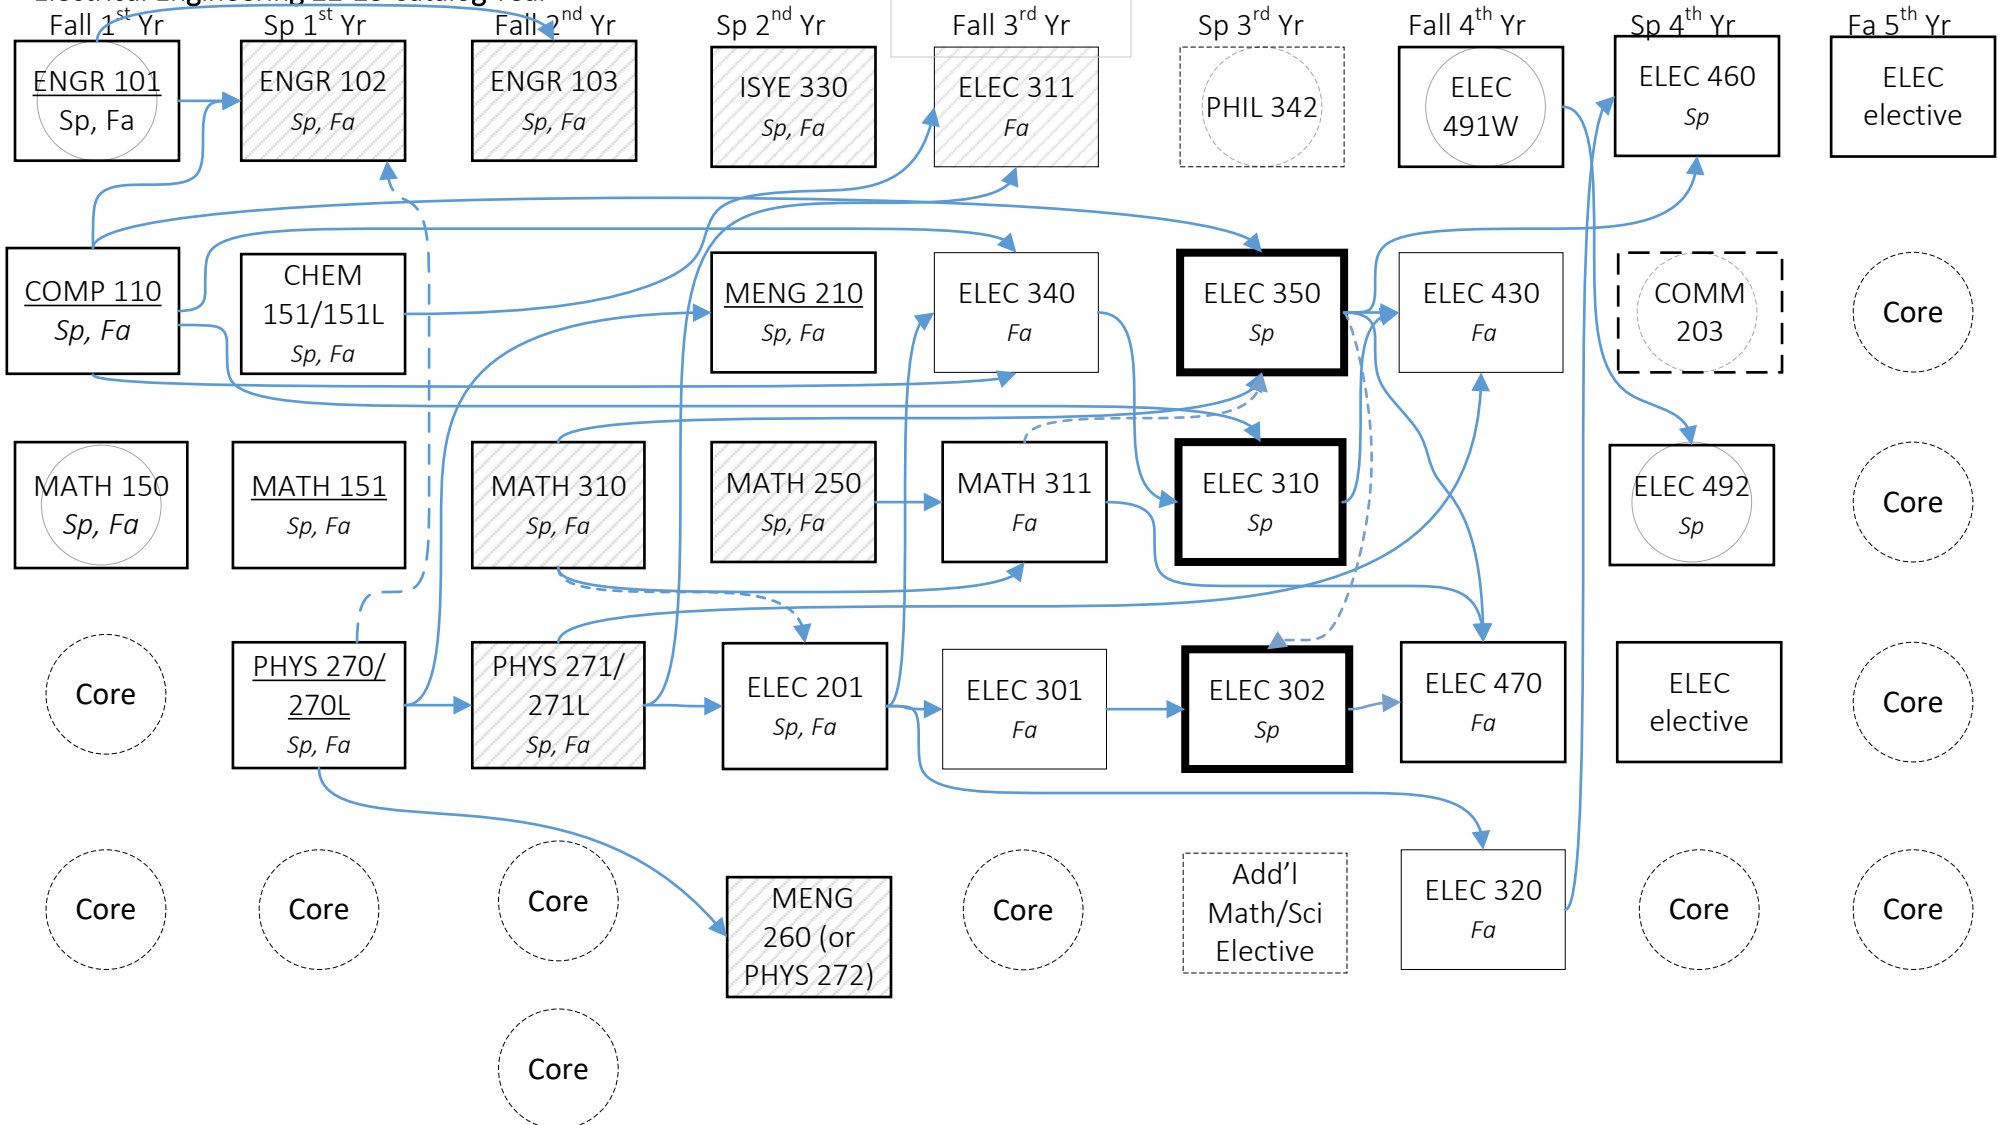

Electrical Engineering 22-23 Catalog Year

- **Bold** Outline courses are Senior Design Co/Prereqs
- Striped fill courses have a MATH 151 Co/Prereq
- Solid arrows=prereq; dashed=coreq
- Underlined courses have MATH 150 pre/coreq
- Dashed outlines can be taken in any semester

Total EE Units

10                  15                  10                  17                  17                  11                  15                  13                  3

Recommended Total Units

16                  18                  16                  17                  17                  17                  15                  16                  15