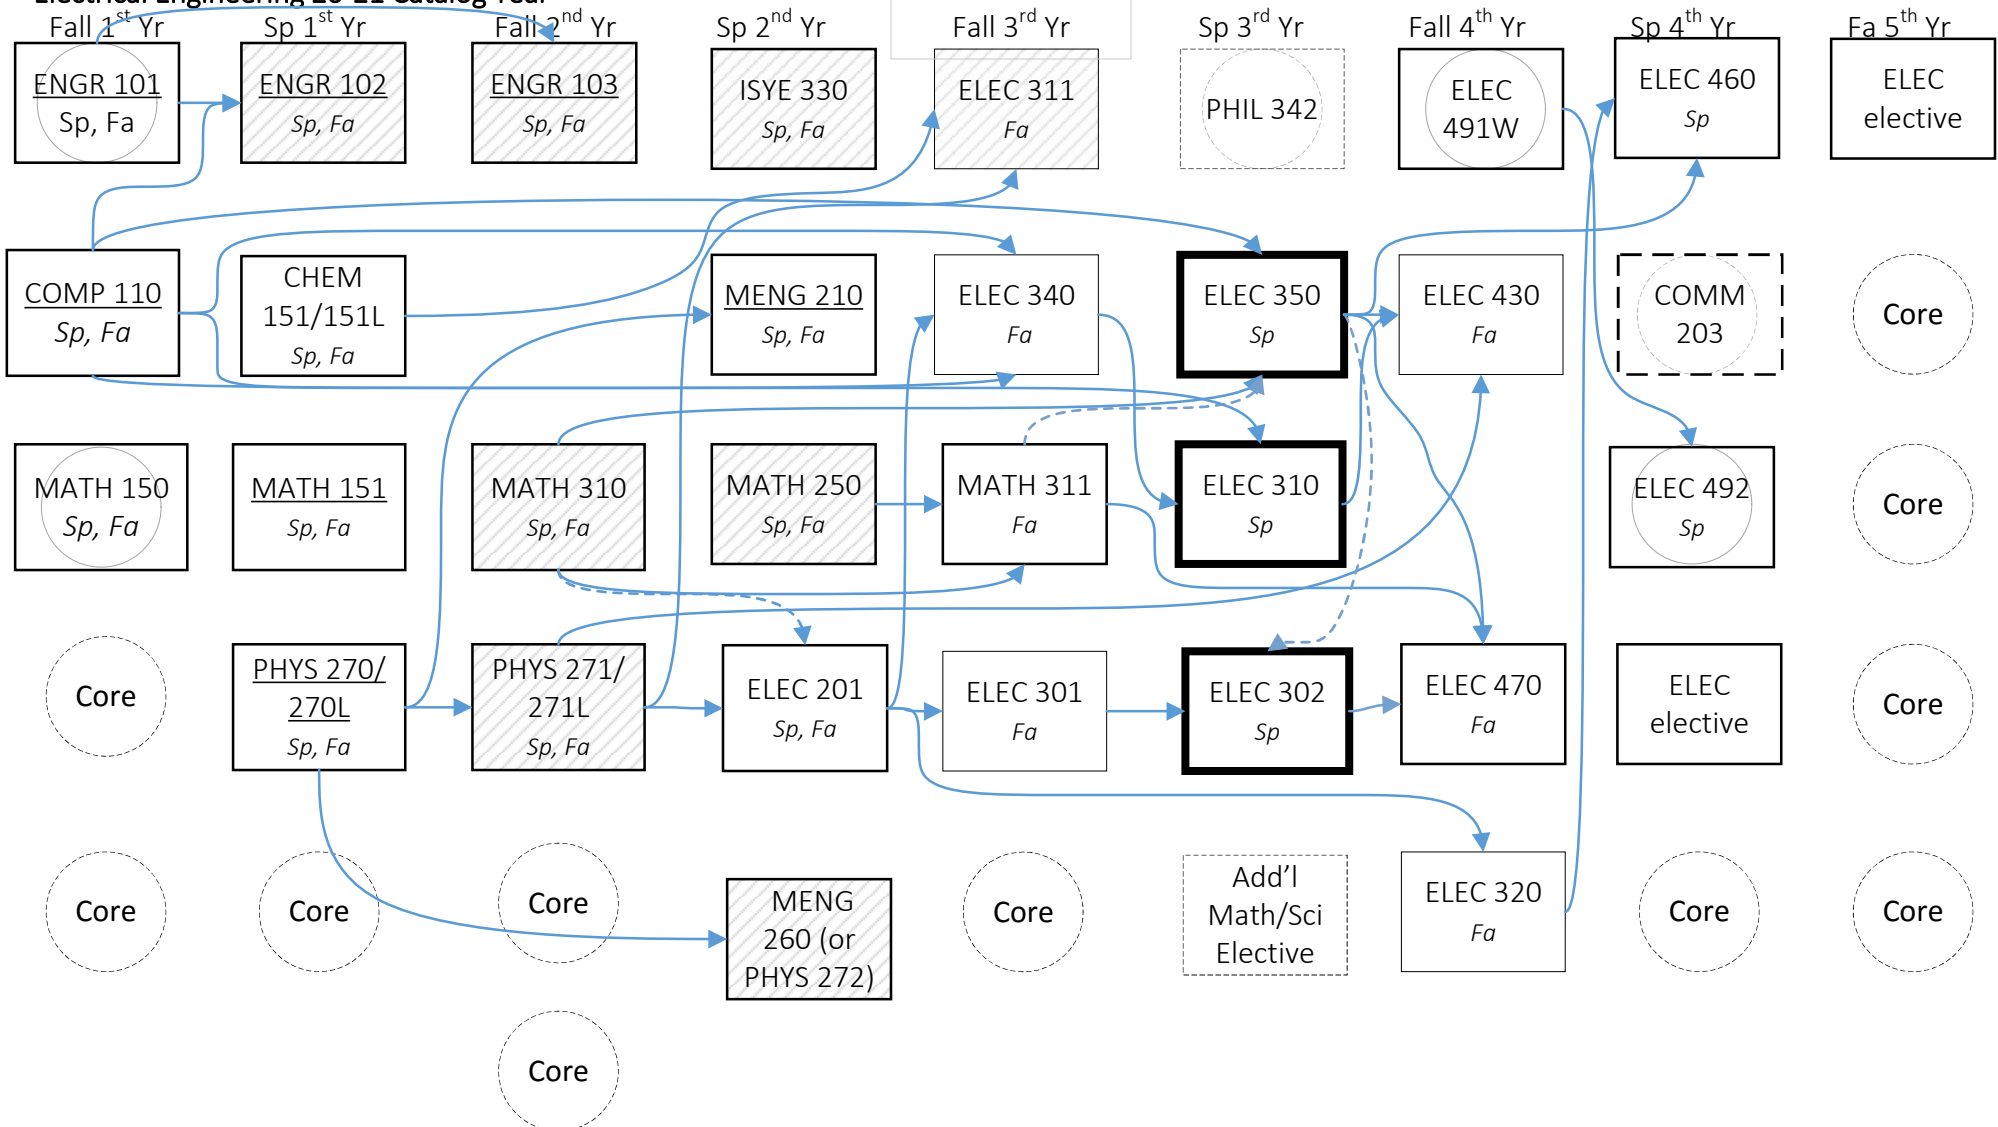

Electrical Engineering 20-21 Catalog Year

- Bold** Outline courses are Senior Design Co/Prereqs
- Striped fill courses have a MATH 151 Co/Prereq
- Solid arrows=prereq; dashed=coreq
- Underlined courses have MATH 150 pre/coreq
- Dashed outlines can be taken in any semester

Total EE Units

	Fall 1 st Yr	Sp 1 st Yr	Fall 2 nd Yr	Sp 2 nd Yr	Fall 3 rd Yr	Sp 3 rd Yr	Fall 4 th Yr	Sp 4 th Yr	Fa 5 th Yr
Total EE Units	10	15	10	17	17	11	15	13	3
Recommended Total Units	16	18	16	17	17	17	15	16	15