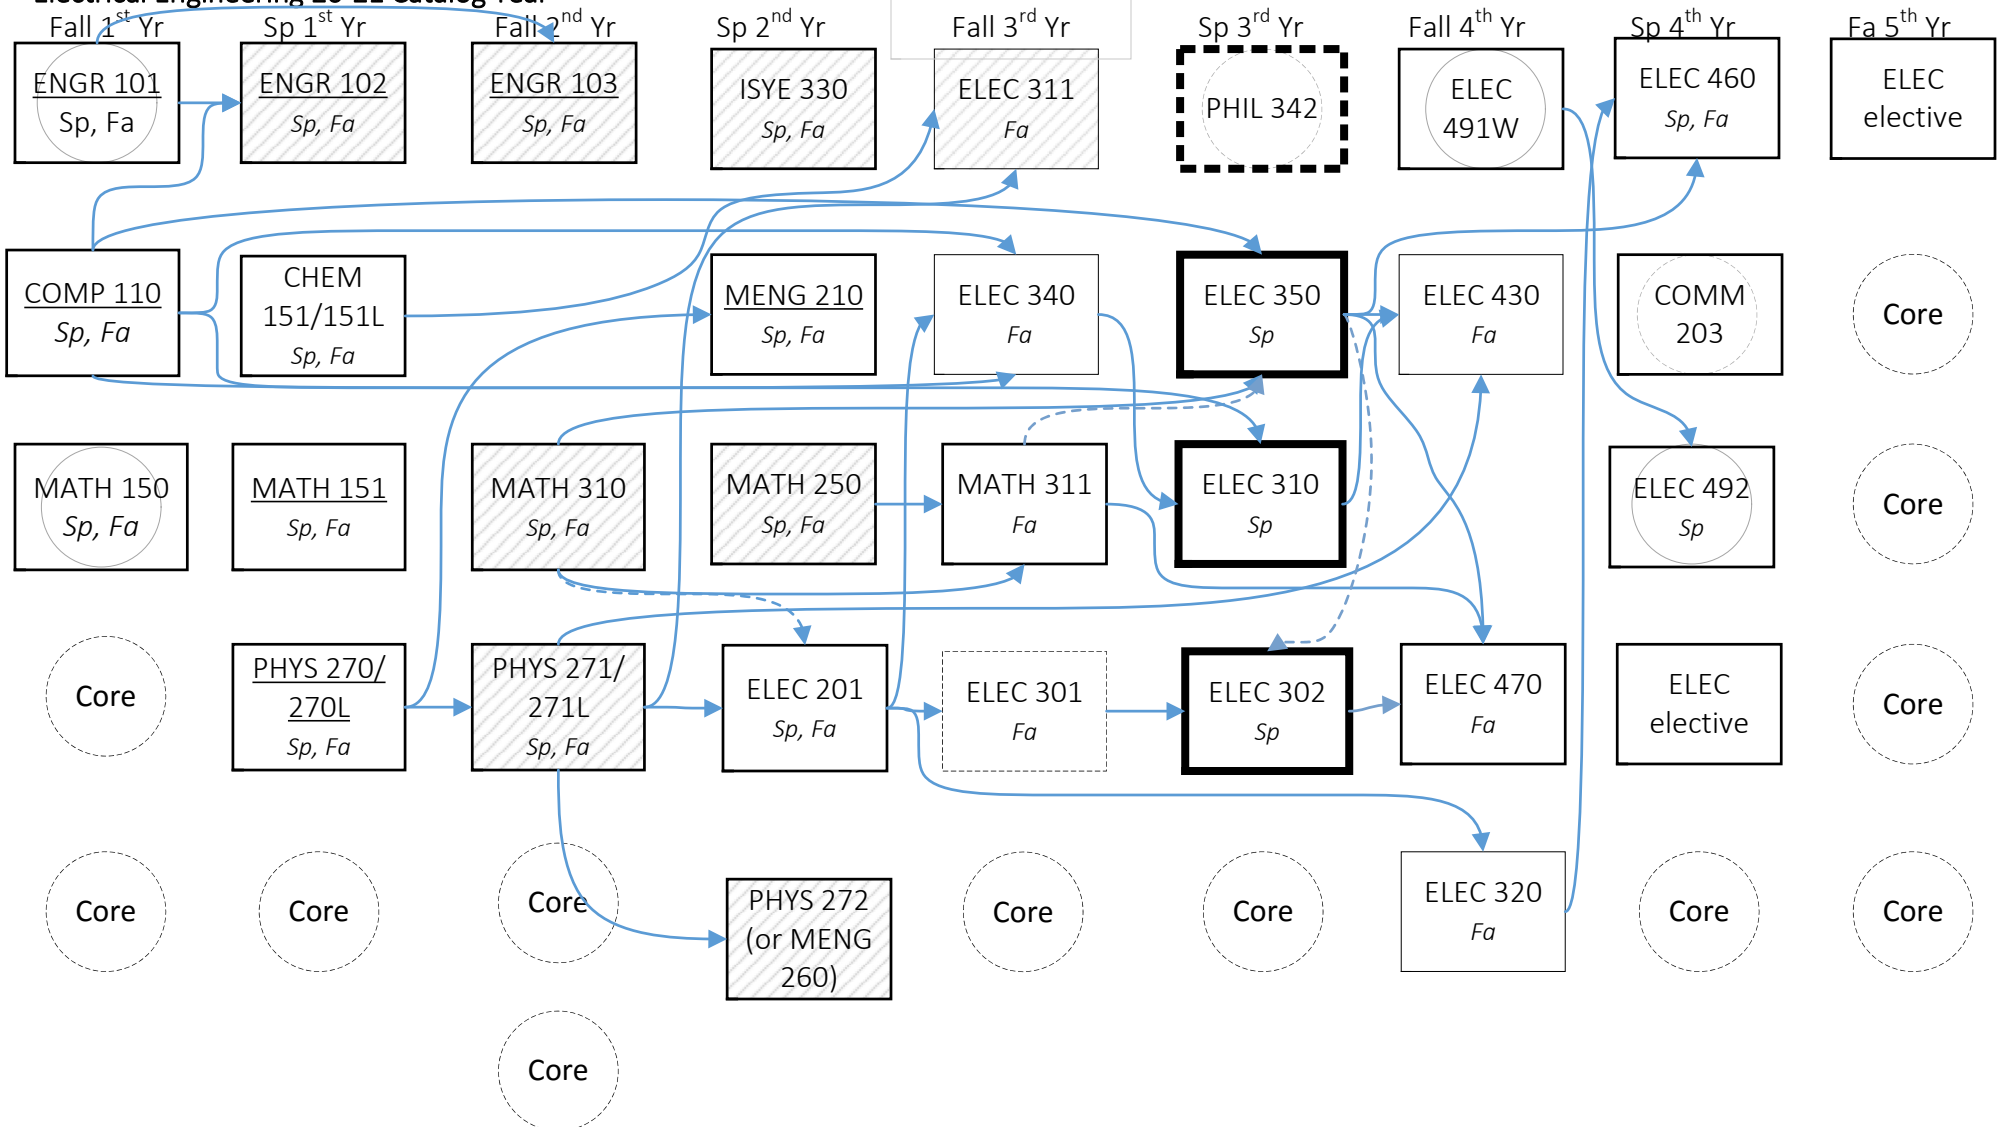

Electrical Engineering 20-21 Catalog Year

- **Bold** Outline courses are Senior Design Co/Prereqs
- Striped fill courses have a MATH 151 Co/Prereq
- Solid arrows=prereq; dashed=coreq
- Underlined courses have MATH 150 pre/coreq
- Dashed outlines can be taken in any semester

Total EE Units

10	15	10	17	17	11	15	13	3
Recommended Total Units								
16	18	16	17	17	17	15	16	15