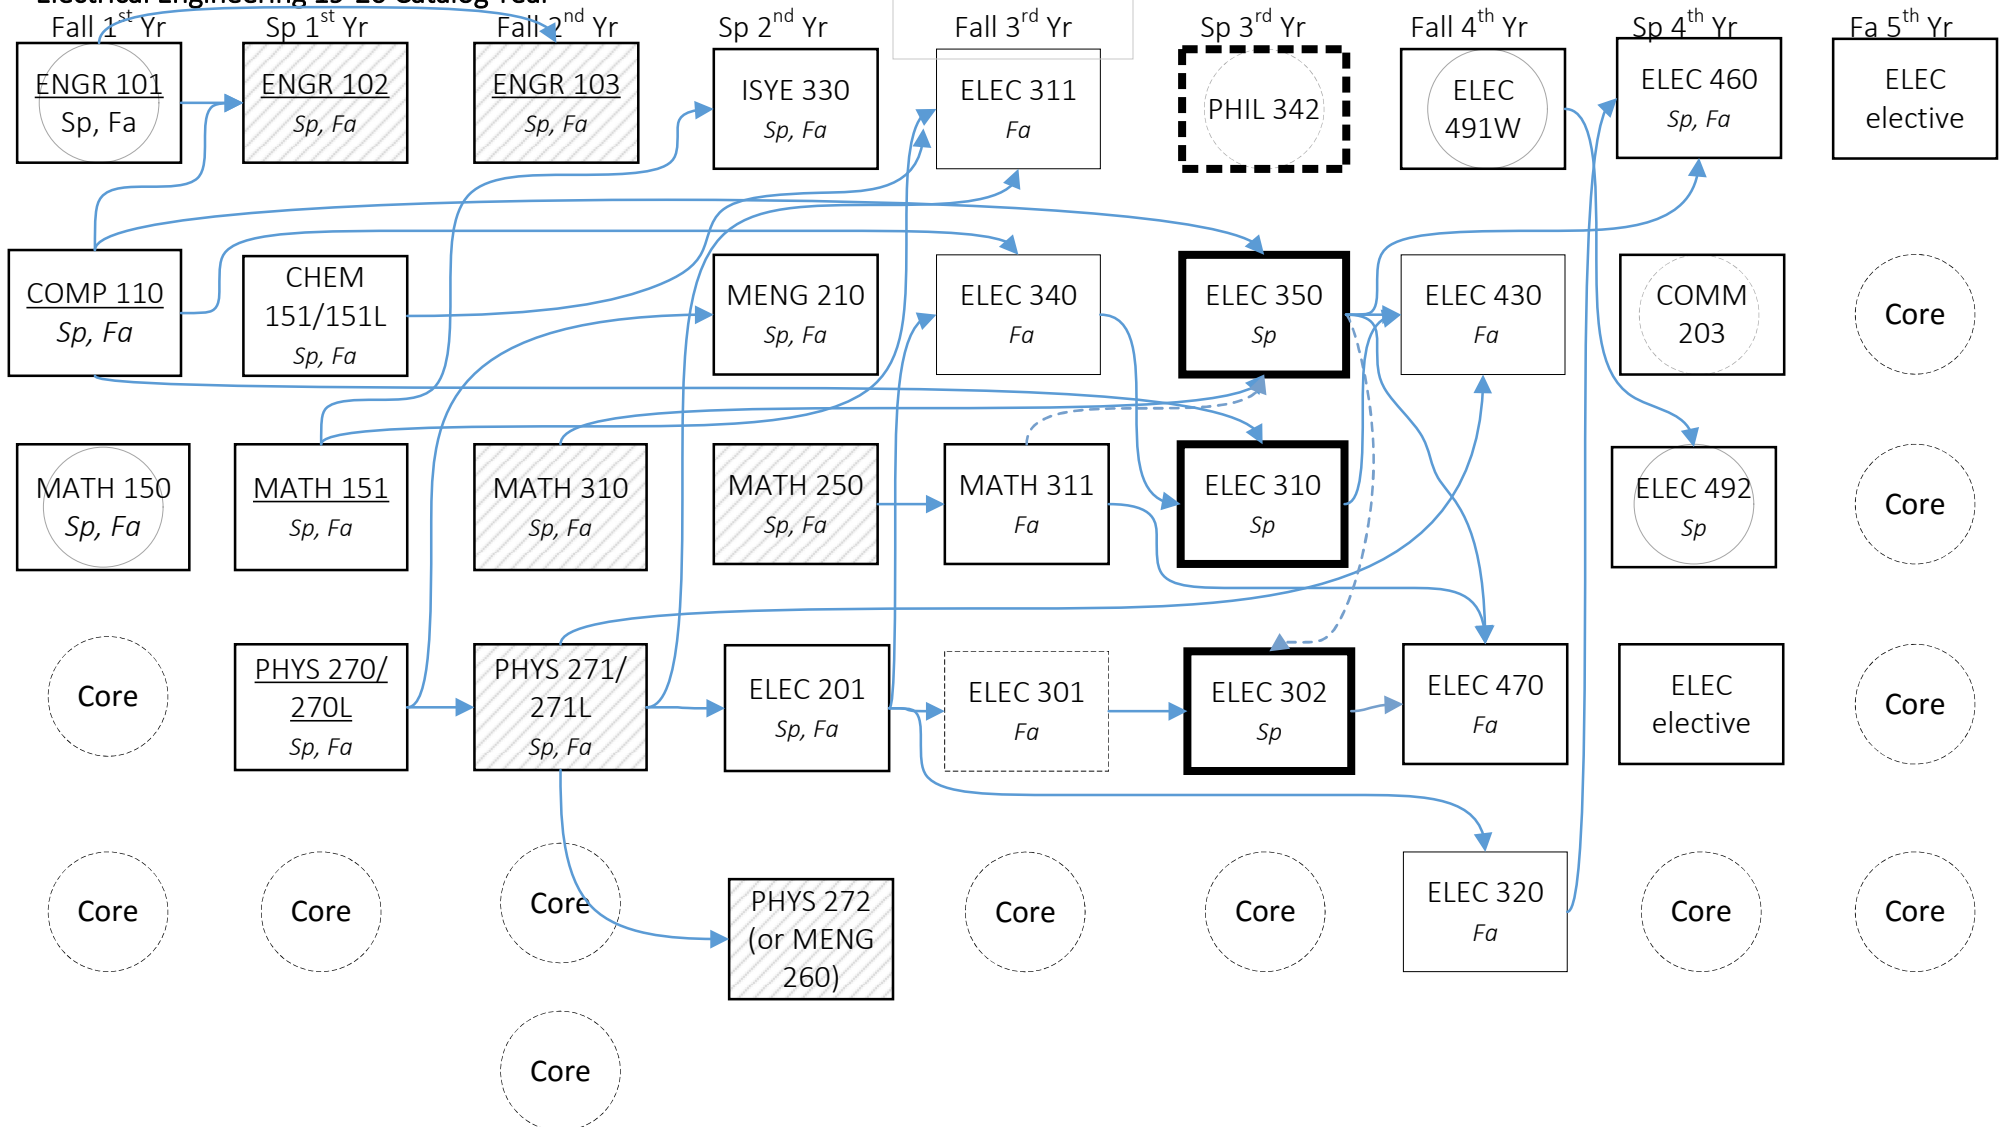

# Electrical Engineering 19-20 Catalog Year

- Bold** Outline courses are Senior Design Co/Prereqs
- Striped fill courses have a MATH 151 Co/Prereq
- Solid arrows=prereq; dashed=coreq
- Underlined courses have MATH 150 pre/coreq
- Dashed outlines can be taken in any semester

## Total EE Units

10                      15                      10                      17                      17                      11                      15                      13                      3

## Recommended Total Units

16                      18                      16                      17                      17                      17                      15                      16                      15