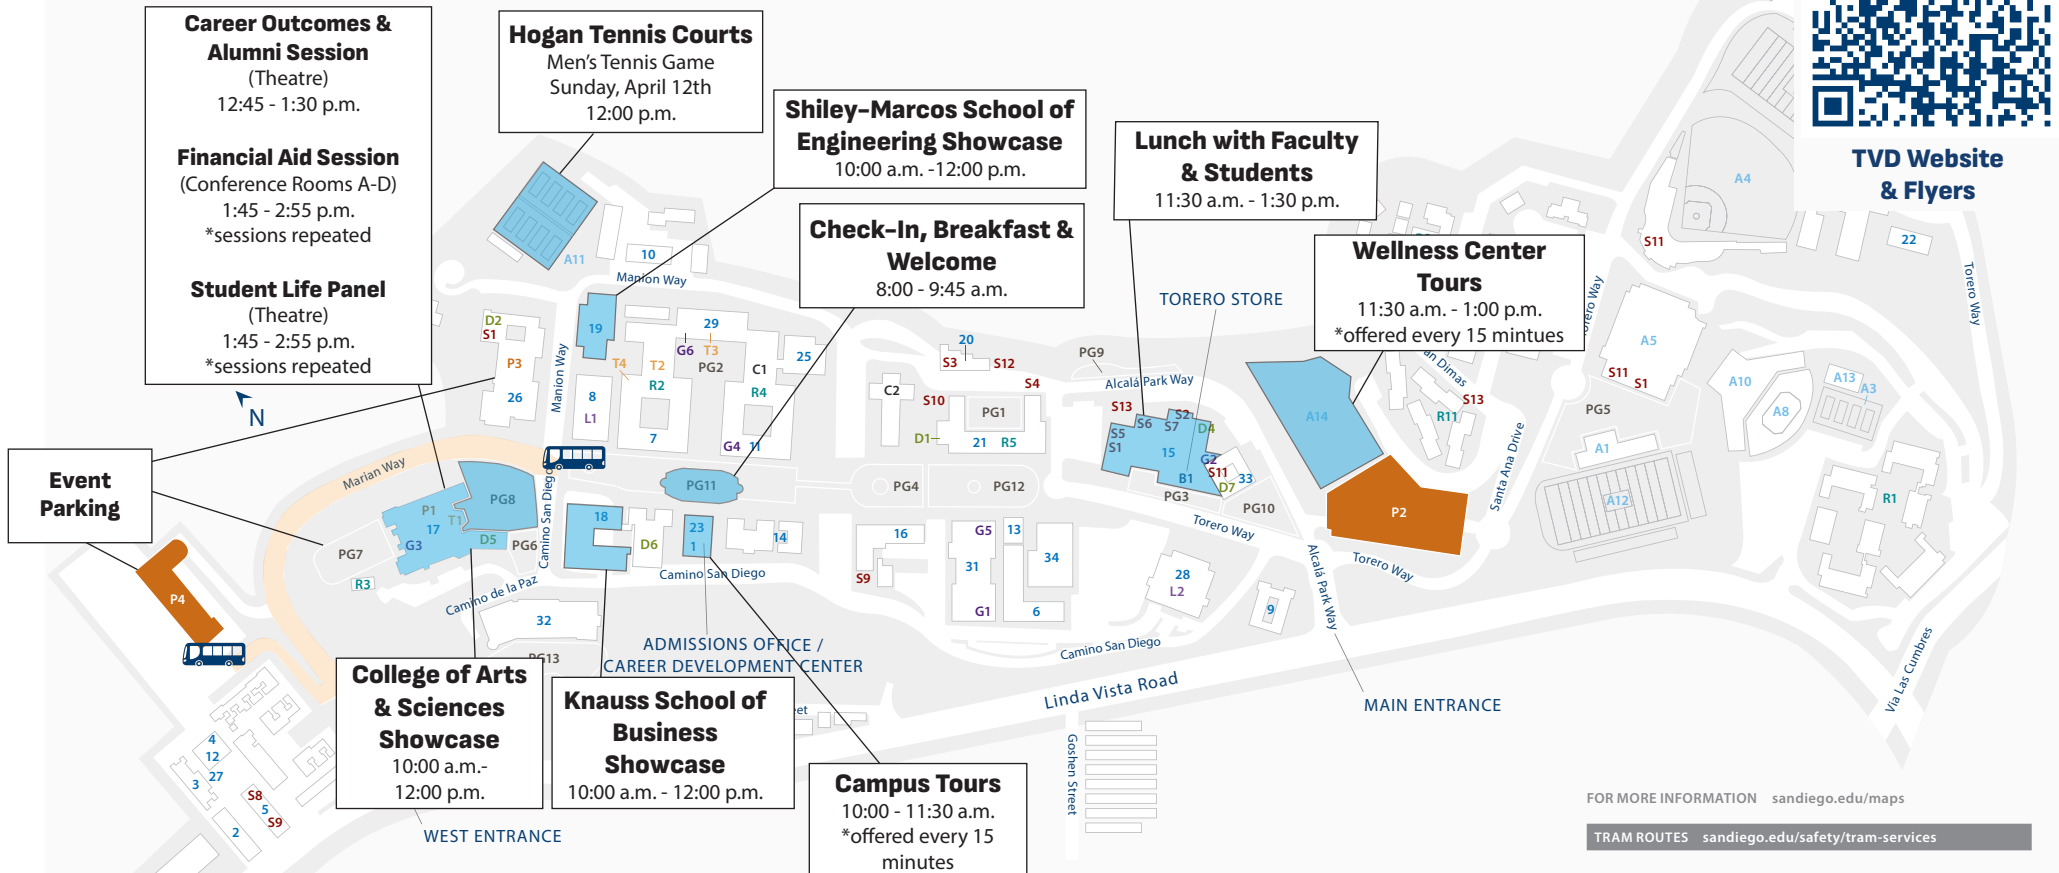

TVD Website & Flyers

FOR MORE INFORMATION sandiego.edu/maps

TRAM ROUTES sandiego.edu/safety/tram-services

ACADEMIC AND ADMINISTRATIVE FACILITIES

- 1 Admissions Office and Career Development Center (Manchester Hall)
- 2 Alcalá Park West - Ávila
- 3 Alcalá Park West - Barcelona
- 4 Alcalá Park West - Coronado
- 5 Alcalá Park West - Durango
- 6 Belanich Engineering Center
- 7 Camino Hall
- 8 Copley Library
- 9 Degheri Alumni Center
- 10 Facilities Management Complex
- 11 Founders Hall
- 12 Franciscan School of Theology
- 13 Guadalupe Hall
- 14 Hahn School of Nursing and Beyster Institute for Nursing Research
- 15 Hahn University Center
- 16 Hughes Administration Center

GALLERIES

- G1 David W. May American Indian Gallery
- G2 Exhibit Hall (Student Life Pavilion)
- G3 Fine Art Galleries (Joan B. Kroc Institute for Peace and Justice)
- G4 Hoehn Family Galleries and Hoehn Print Study Room (Founders Hall)
- G5 Humanities Center Gallery
- G6 Visual Art Center (Sacred Heart Hall)

PLAZAS AND GARDENS

- PG1 Bishop Leo T. Maher Garden
- PG2 Camino / Founders Patio
- PG3 Cardinal Van Thuán Plaza
- PG4 Colachis Plaza
- PG5 Eagan Plaza
- PG6 Garden of the Moon
- PG7 Garden of the Sea
- PG8 Garden of the Sky / 9/11 Memorial
- PG9 Kumeyaay Garden
- PG10 Mother Teresa Plaza
- PG11 Paseo de Colachis
- PG12 Plaza de San Diego
- PG13 Strata Plaza

SERVICES

- S1 ATM
- S2 Hospitality Services
- S3 Mail Center
- S4 Media Center (Maher Hall)
- S5 Military and Veterans Center (Hahn University Center)
- S6 Torero Hub, Campus Card Services, Student Accounts and Registrar, US Bank (Hahn University Center)
- S7 Outdoor Adventures (Hahn University Center)
- S8 Parking Services
- S9 Public Safety / Visitor Information
- S10 Student Health Center (Maher Hall)
- S11 Ticket Offices (Fowler Park, Hahn University Center, Jenny Craig Pavilion)
- S12 University Copy
- S13 Zipcar