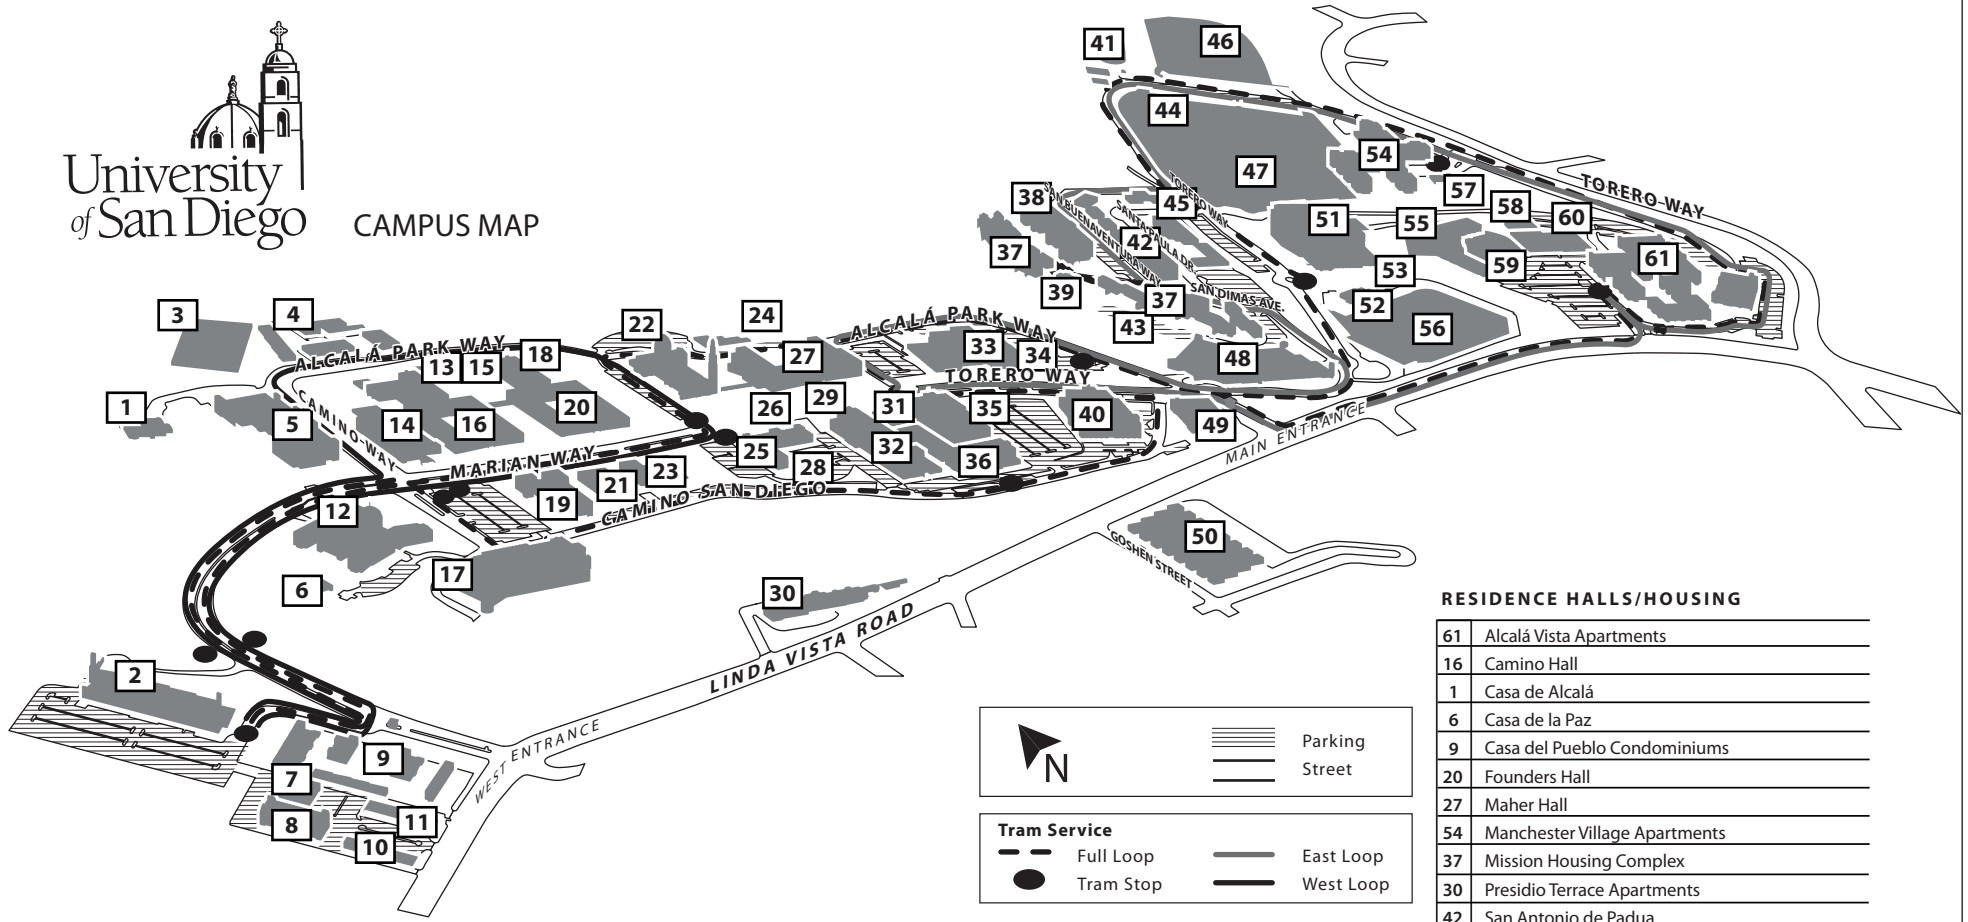

CAMPUS MAP

ACADEMIC/ADMINISTRATIVE FACILITIES

7	Alcalá Park West - Coronado	21	Manchester Executive Conference Center
8	Alcalá Park West - Barcelona	57	Manchester Child Development Center
10	Alcalá Park West - Ávila	39	Mission Crossroads
11	Alcalá Park West - Durango	5	Mother Rosalie Hill Hall
16	Camino Hall	19	Olin Hall
14	Copley Library	40	Pardee Legal Research Center
49	Degheri Alumni Center	24	Procurement; Copy and Graphics
4	Facilities Management Complex	28	Public Safety, Parking Services and Visitor Info
20	Founders Hall	15	Sacred Heart Hall
31	Guadalupe Hall	32	Serra Hall
23	Hahn School of Nursing and Health Science	17	Shiley Center for Science and Technology
33	Hahn University Center	45	St. Francis Center for Priestly Formation
25	Hughes Administration Center	13	Student Health Center
12	Joan B. Kroc Institute for Peace & Justice	34	Student Life Pavilion
36	Loma Hall and Bookstore	35	Warren Hall
27	Maher Hall		

ATHLETIC FACILITIES

47	Cunningham Baseball Field
60	East Tennis Courts
52	Field House
51	Jenny Craig Pavilion
44	Manchester Valley Field
59	Pool
46	Softball Field
55	Sports Center
41	Sports Field
56	Torero Stadium
43	Valley Field
58	Weight Room
3	West Tennis Court

PARKING STRUCTURES

48	Mission Parking
2	West Marian Way Parking

RESIDENCE HALLS/HOUSING

61	Alcalá Vista Apartments
16	Camino Hall
1	Casa de Alcalá
6	Casa de la Paz
9	Casa del Pueblo Condominiums
20	Founders Hall
27	Maher Hall
54	Manchester Village Apartments
37	Mission Housing Complex
30	Presidio Terrace Apartments
42	San Antonio de Padua
38	San Buenaventura
50	University Terrace Apartments

CHURCHES/PLAZAS

18	Founders Chapel
22	The Immaculata
26	Colachis Plaza
29	Plaza de San Diego
53	Eagan Plaza

ON CAMPUS DINING

5	Bert's Bistro
12	La Paloma
33	La Gran Terraza
34	Pavilion Dining/Tu Mercado
50	ATM/Concessions
27	Aromas
38	Missions Café