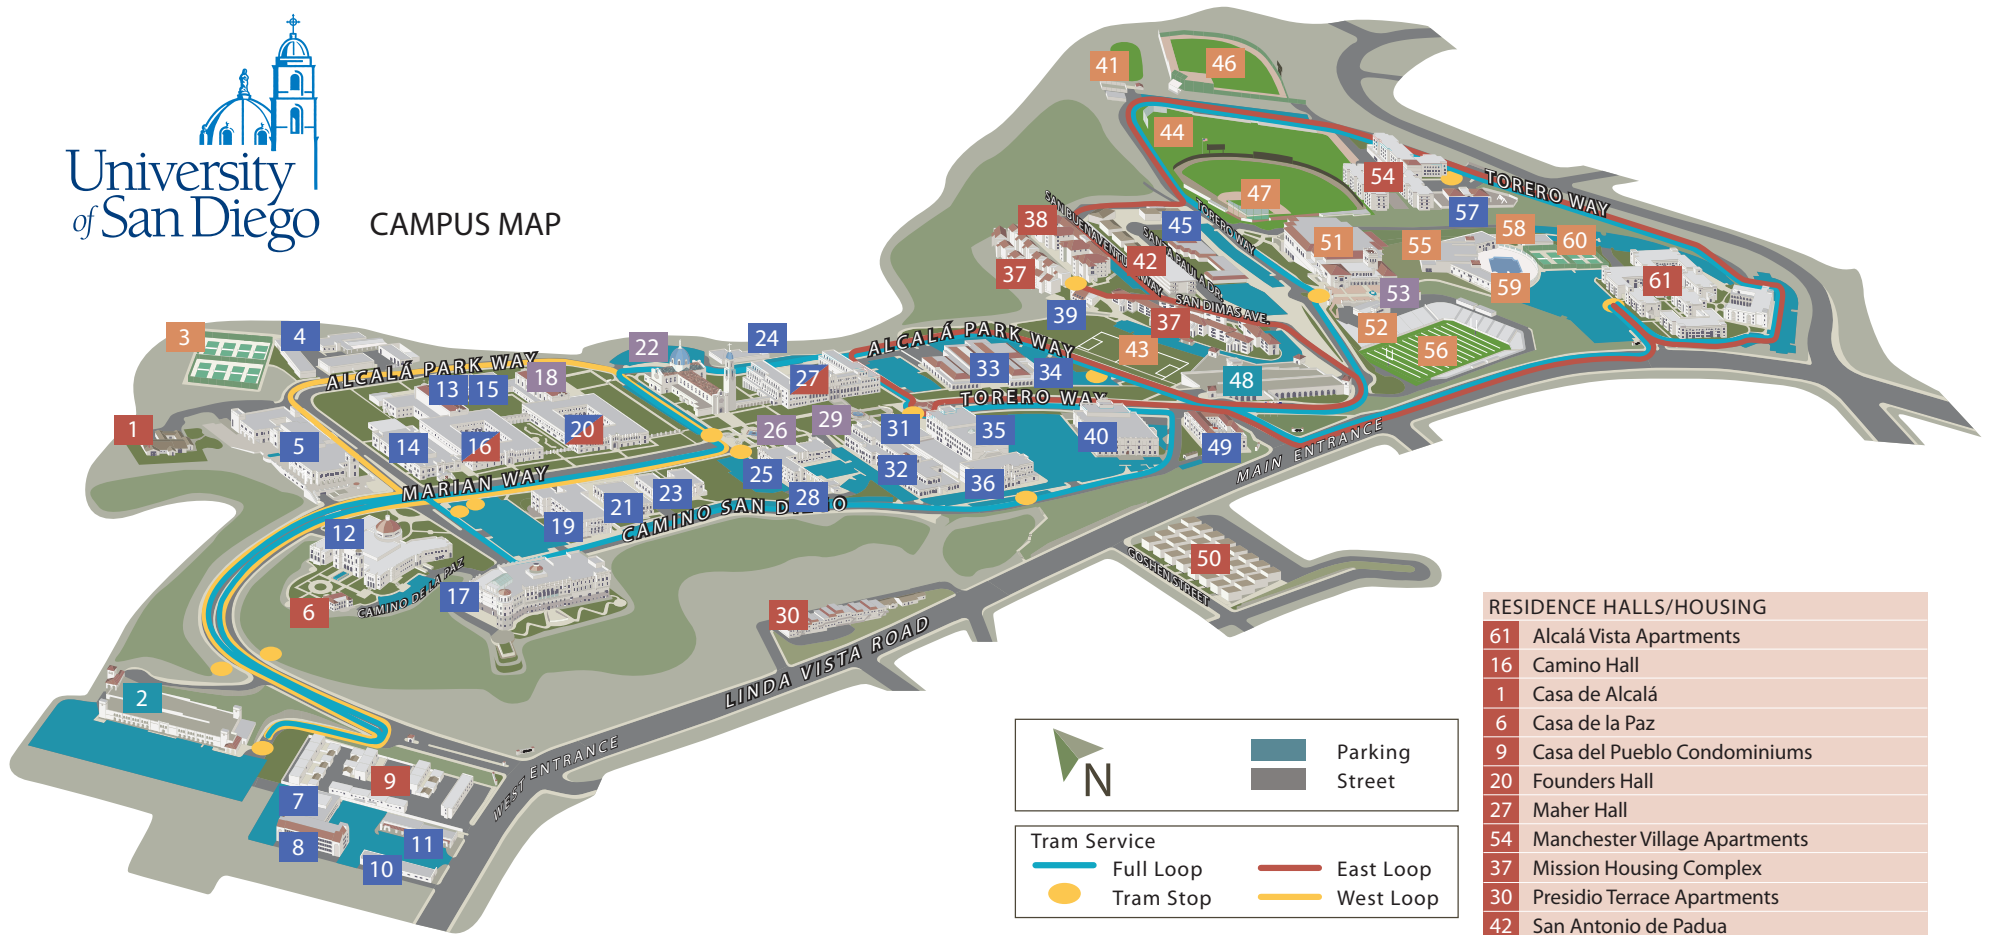

### ACADEMIC/ADMINISTRATIVE FACILITIES

7	Alcalá Park West - Coronado	21	Manchester Executive Conference Center
8	Alcalá Park West - Barcelona	57	Manchester Child Development Center
10	Alcalá Park West - Ávila	39	Mission Crossroads
11	Alcalá Park West - Durango	5	Mother Rosalie Hill Hall
16	Camino Hall	19	Olin Hall
14	Copley Library	40	Pardee Legal Research Center
49	Degheri Alumni Center	24	Procurement; Copy and Graphics
4	Facilities Management Complex	28	Public Safety, Parking Services and Visitor Info
20	Founders Hall	15	Sacred Heart Hall
31	Guadalupe Hall	32	Serra Hall
23	Hahn School of Nursing and Health Science	17	Shiley Center for Science and Technology
33	Hahn University Center	45	St. Francis Center for Priestly Formation
25	Hughes Administration Center	13	Student Health Center
12	Joan B. Kroc Institute for Peace & Justice	34	Student Life Pavilion
36	Loma Hall and Bookstore	35	Warren Hall
27	Maier Hall		

### PARKING STRUCTURES

48	Mission Parking
2	West Marian Way Parking

### CHURCHES/PLAZAS

18	Founders Chapel
22	The Immaculata
26	Colachis Plaza
29	Plaza de San Diego
53	Eagan Plaza

### ON CAMPUS DINING

5	Bert's Bistro
12	La Paloma
33	La Gran Terraza
34	Pavilion Dining/Tu Mercado
50	ATM/Concessions
27	Aromas
38	Missions Café