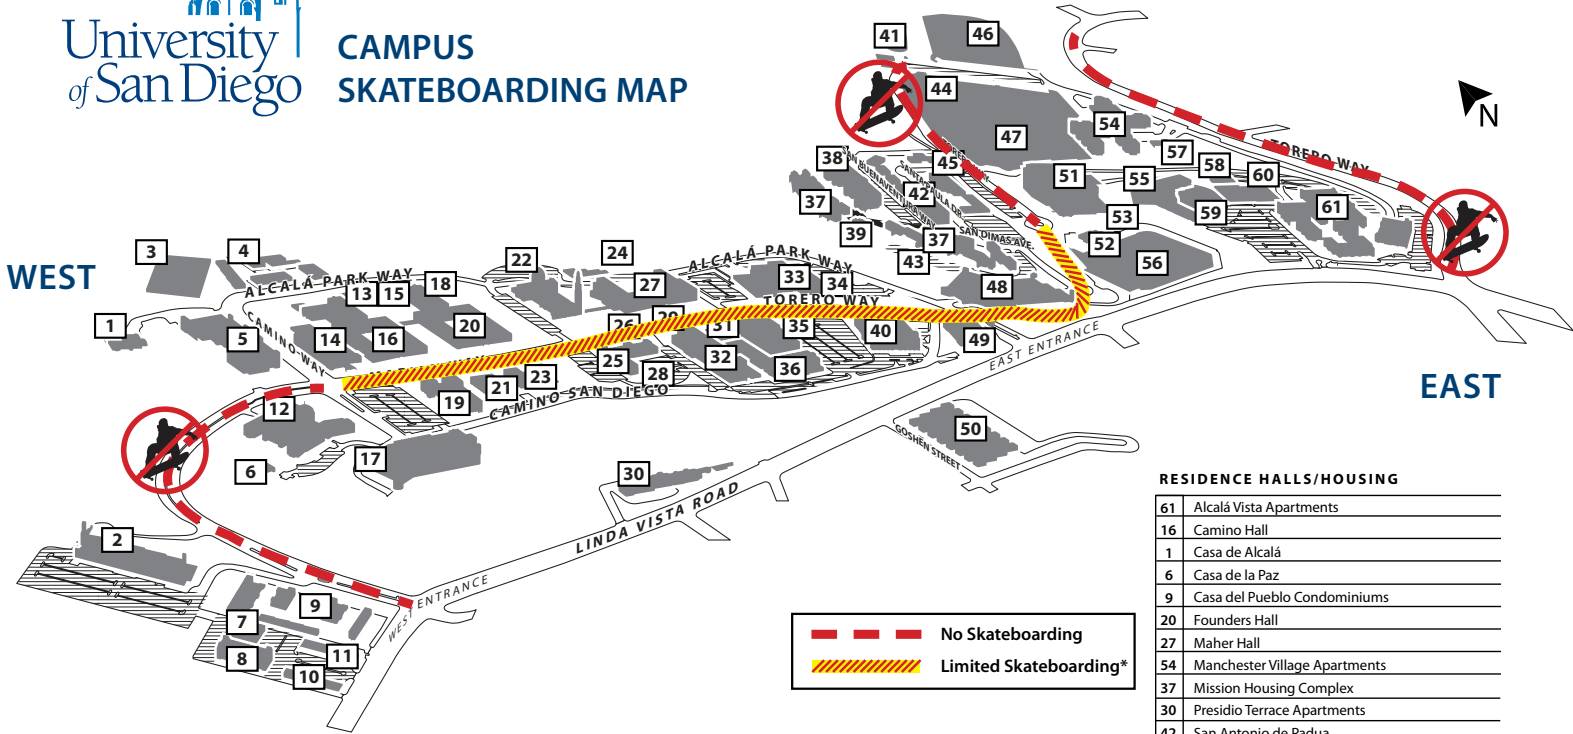

CAMPUS SKATEBOARDING MAP

ACADEMIC/ADMINISTRATIVE FACILITIES

7	Alcalá Park West - Coronado	21	Manchester Executive Conference Center
8	Alcalá Park West - Barcelona	57	Manchester Child Development Center
10	Alcalá Park West - Ávila	39	Mission Crossroads
11	Alcalá Park West - Durango	5	Mother Rosalie Hill Hall
16	Camino Hall	19	Olin Hall
14	Copley Library	40	Pardee Legal Research Center
49	Degheri Alumni Center	24	Procurement; Copy and Graphics
4	Facilities Management Complex	28	Public Safety, Parking Services and Visitor Info
20	Founders Hall	15	Sacred Heart Hall
31	Guadalupe Hall	32	Serra Hall
23	Hahn School of Nursing and Health Science	17	Shiley Center for Science and Technology
33	Hahn University Center	45	St. Francis Center for Priestly Formation
25	Hughes Administration Center	13	Student Health Center
12	Joan B. Kroc Institute for Peace & Justice	34	Student Life Pavilion
36	Loma Hall and Bookstore	35	Warren Hall
27	Maher Hall		

--- **No Skateboarding**
 Limited Skateboarding*

ATHLETIC FACILITIES

47	Cunningham Baseball Field
60	East Tennis Courts
52	Field House
51	Jenny Craig Pavilion
44	Manchester Valley Field
59	Pool
46	Softball Field
55	Sports Center
41	Sports Field
56	Torero Stadium
43	Valley Field
58	Weight Room
3	West Tennis Court

CHURCHES/PLAZAS

18	Founders Chapel
22	The Immaculata
26	Colachis Plaza
29	Plaza de San Diego
53	Eagan Plaza

ON CAMPUS DINING

5	Bert's Bistro
12	La Paloma
33	La Gran Terraza
34	Pavilion Dining/Tu Mercado
50	ATM/Concessions
27	Aromas
38	Missions Café

CAMPUS USAGE FOR NON-MOTORIZED BICYCLES, SKATEBOARDS, SCOOTERS OR ROLLERBLADES

*Riding is not allowed on sidewalks west of Degheri Hall and East of Copley Library (in the center portion of the campus) between the hours of 8 a.m. - 4 p.m., Monday – Friday.