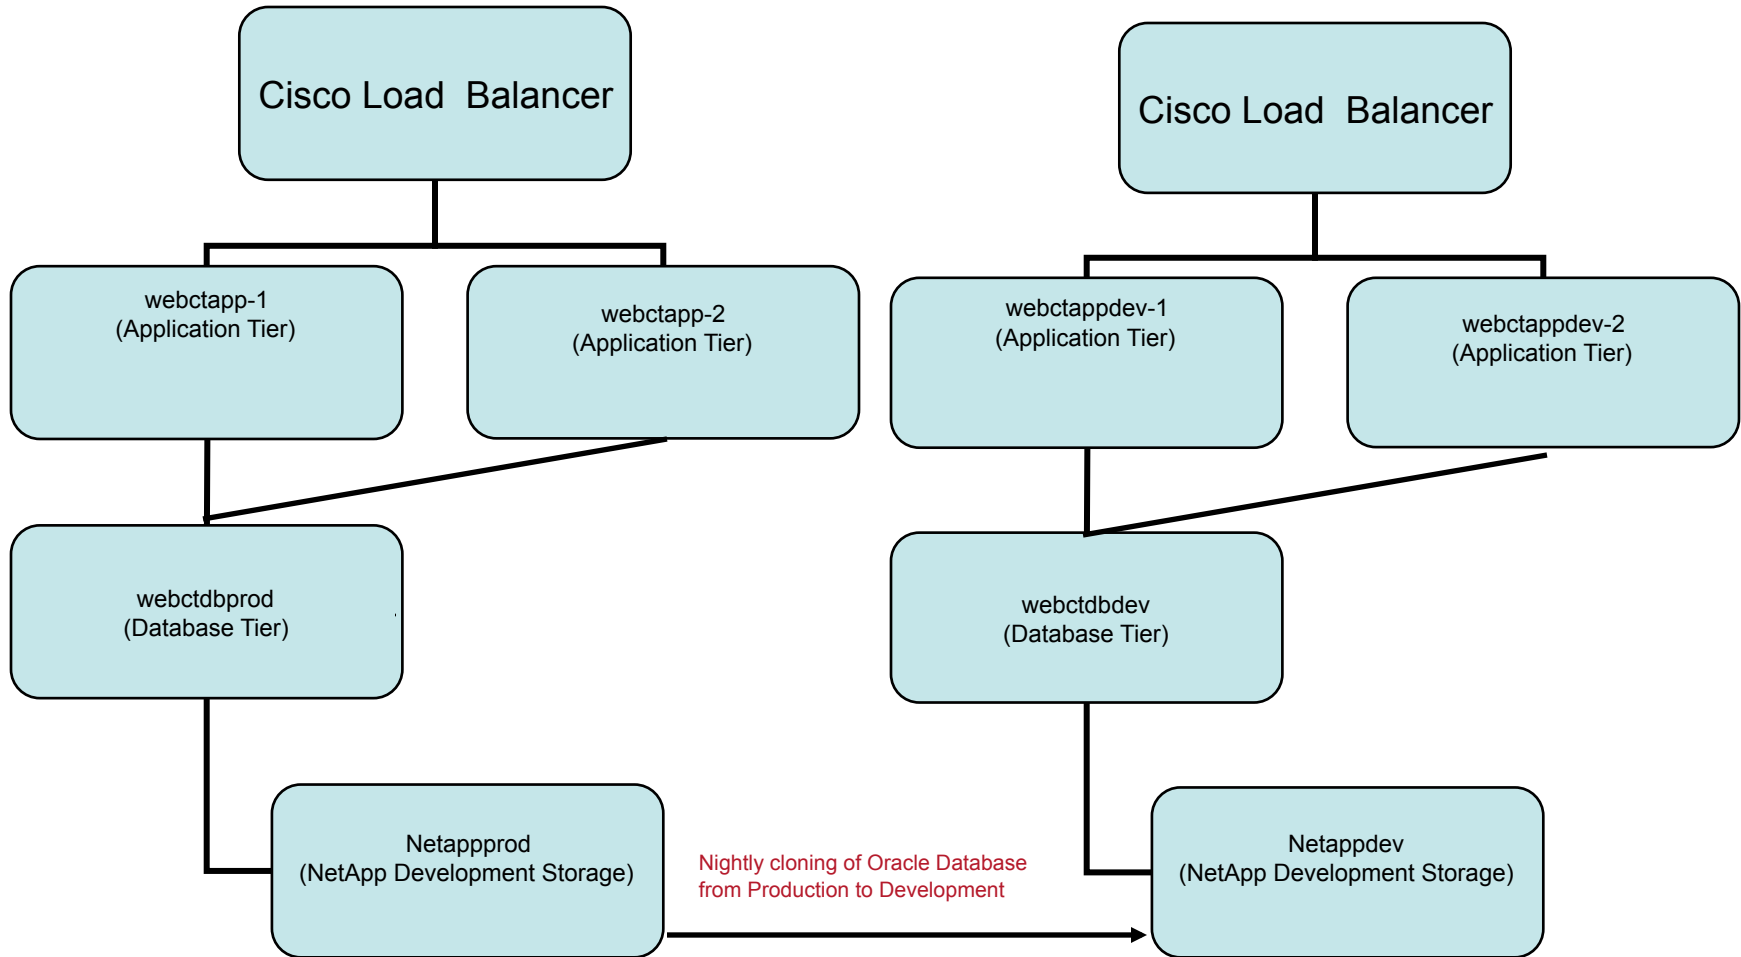

# Hardware Specification

- **PRODUCTION:**
- **Application Tier**
- 8 Gig of Memory
- 2 x 2.4GHz AMD Opteron CPU
- 350 Gig of disk space storage, 97% free disk space
  
- **Database Tier**
- 16 Gig of Memory
- 8 x 2.4GHz AMD Opteron CPU
- 270 Gig of disk space storage, 70% free disk space
- Oracle 10G
  
- **Storage Tier**
- 1 Tera of NetApp Storage, 80% free disk space
  
- **DEVELOPMENT:**
- Development system has a similar hardware specification as the Production system