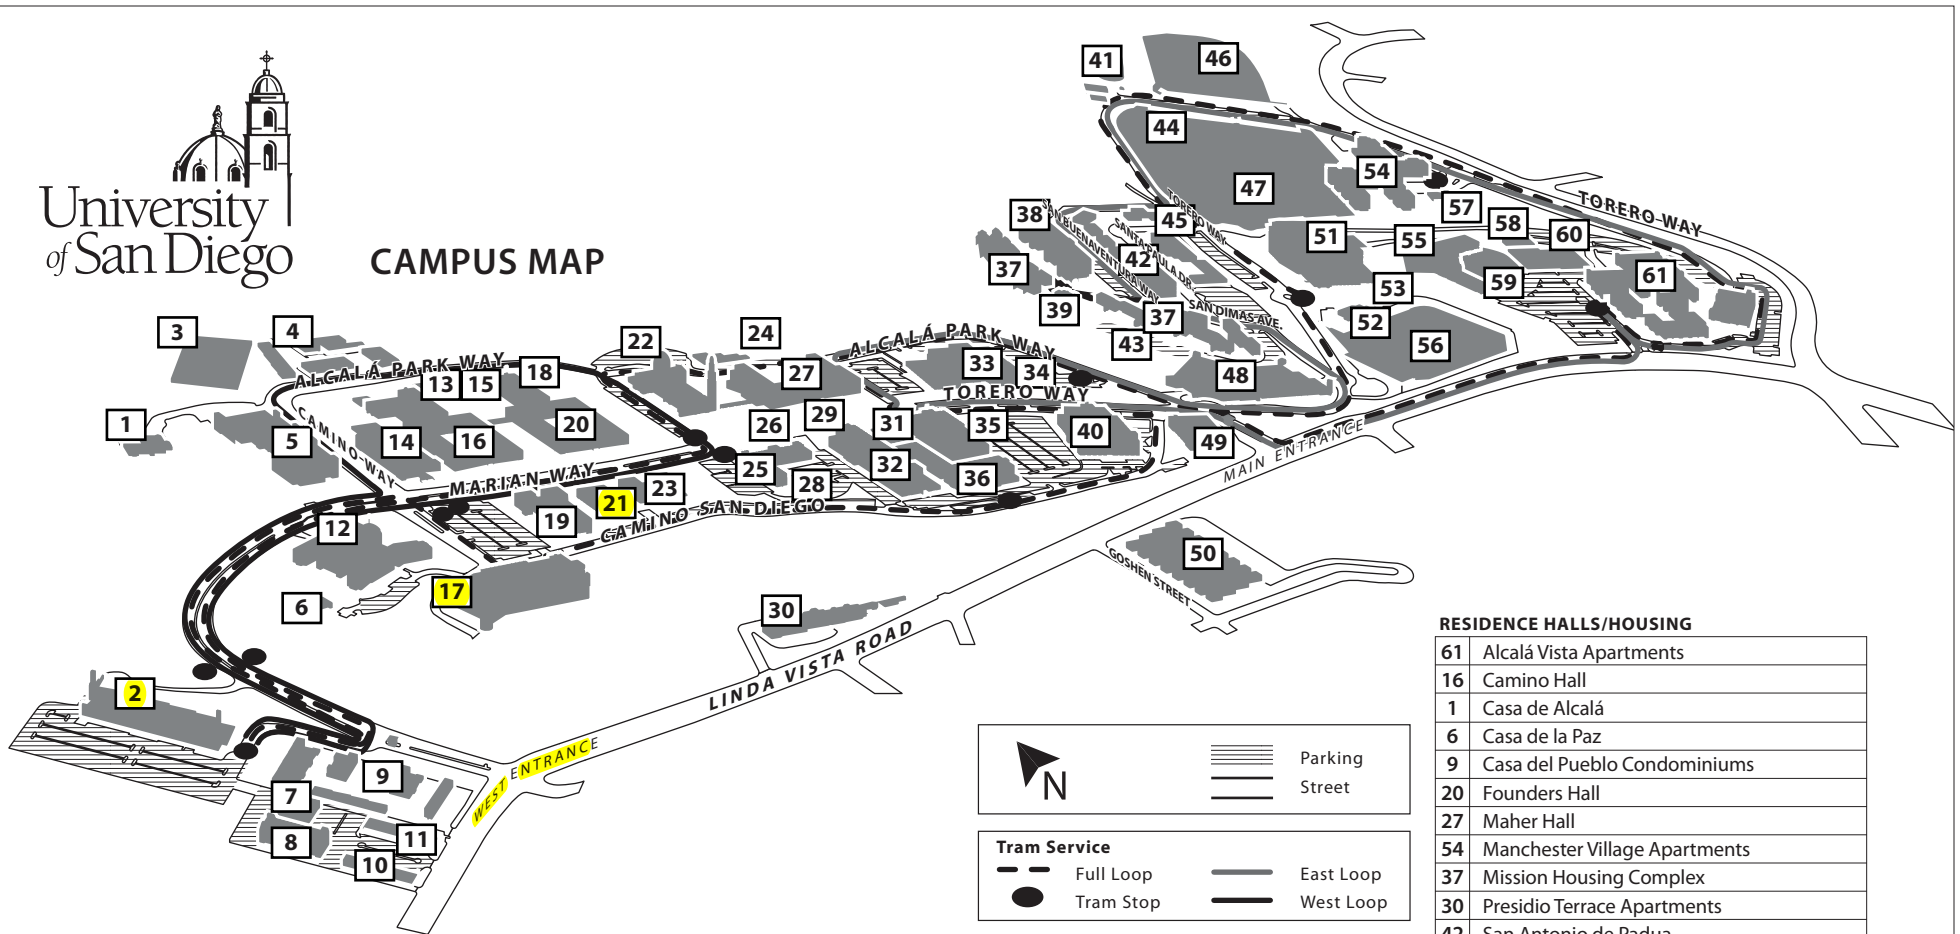

CAMPUS MAP

ACADEMIC/ADMINISTRATIVE FACILITIES

7	Alcalá Park West - Coronado	21	Manchester Executive Conference Center
8	Alcalá Park West - Barcelona	57	Manchester Child Development Center
10	Alcalá Park West - Ávila	39	Mission Crossroads
11	Alcalá Park West - Durango	5	Mother Rosalie Hill Hall
16	Camino Hall	19	Olin Hall
14	Copley Library	40	Pardee Legal Research Center
49	Degheri Alumni Center	33	Parking Services
4	Facilities Management Complex	24	Procurement; Copy and Graphics
20	Founders Hall	28	Public Safety and Visitor Info
31	Guadalupe Hall	15	Sacred Heart Hall
23	Hahn School of Nursing and Health Science	32	Serra Hall
33	Hahn University Center	17	Shiley Center for Science and Technology
25	Hughes Administration Center	45	St. Francis Center for Priestly Formation
12	Joan B. Kroc Institute for Peace & Justice	13	Student Health Center
36	Loma Hall and Bookstore	34	Student Life Pavilion
27	Maher Hall	35	Warren Hall

Tram Service

- Full Loop
- East Loop
- West Loop
- Tram Stop

Legend:

- Parking
- Street

ATHLETIC FACILITIES

47	Cunningham Baseball Field
60	East Tennis Courts
52	Field House
51	Jenny Craig Pavilion
44	Manchester Valley Field
59	Pool
46	Softball Field
55	Sports Center
41	Sports Field
56	Torero Stadium
43	Valley Field
58	Weight Room
3	West Tennis Court

PARKING STRUCTURES

48	Mission Parking
2	West Marian Way Parking

RESIDENCE HALLS/HOUSING

61	Alcalá Vista Apartments
16	Camino Hall
1	Casa de Alcalá
6	Casa de la Paz
9	Casa del Pueblo Condominiums
20	Founders Hall
27	Maher Hall
54	Manchester Village Apartments
37	Mission Housing Complex
30	Presidio Terrace Apartments
42	San Antonio de Padua
38	San Buenaventura
50	University Terrace Apartments

CHURCHES/PLAZAS

18	Founders Chapel
22	The Immaculata
26	Colachis Plaza
29	Plaza de San Diego
53	Eagan Plaza

ON CAMPUS DINING

5	Bert's Bistro
12	La Paloma
33	La Gran Terraza
34	Pavilion Dining/Tu Mercado
50	ATM/Concessions
27	Aromas
38	Missions Café