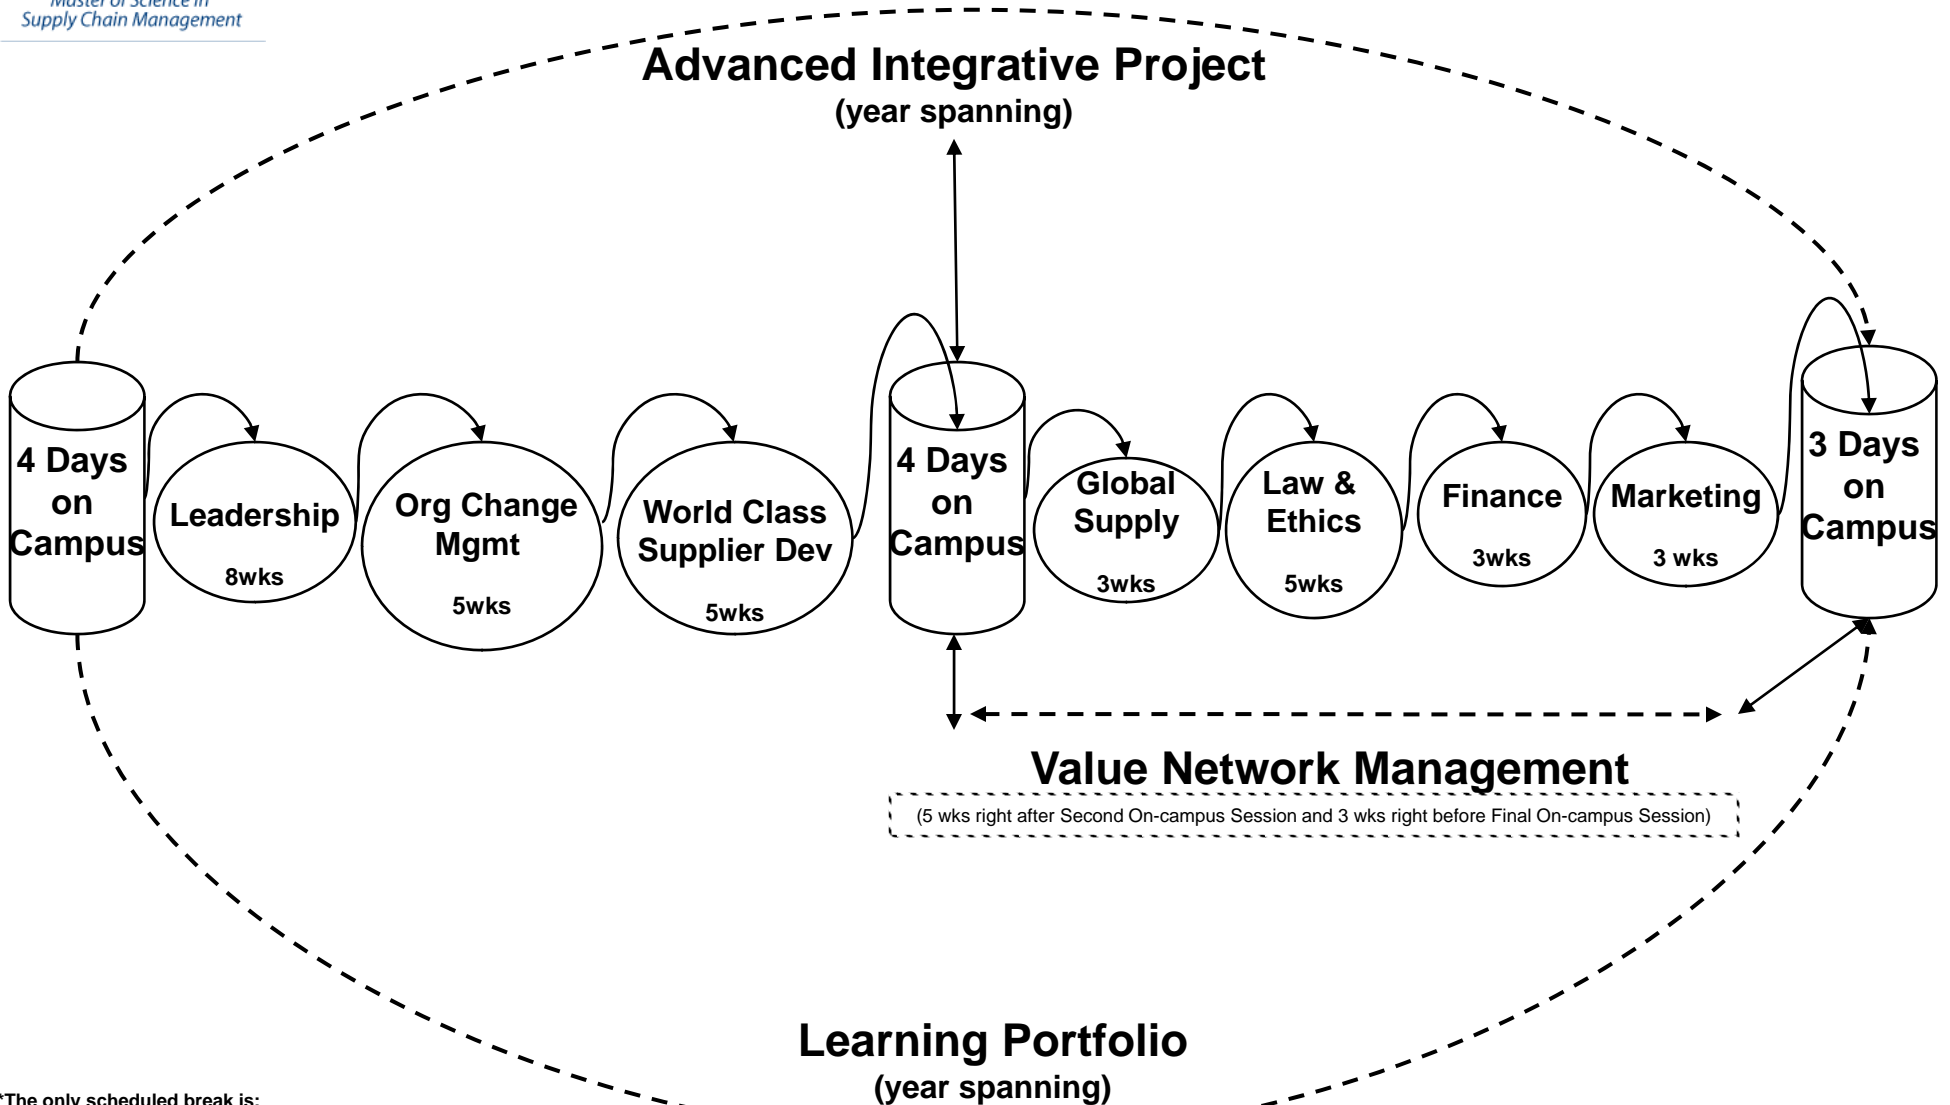

Program Overview

Phase I: Graduate Certificate in Supply Chain Management

*The only scheduled break is:
Two weeks over the Christmas Holiday

Because this is an online program, you will have the ability to manage your time accordingly.

Program Overview

Phase II: Master of Science In Supply Chain Management

*The only scheduled break is:
Two weeks over the Christmas Holiday
Because this is an online program, you will have the ability to manage your time accordingly.