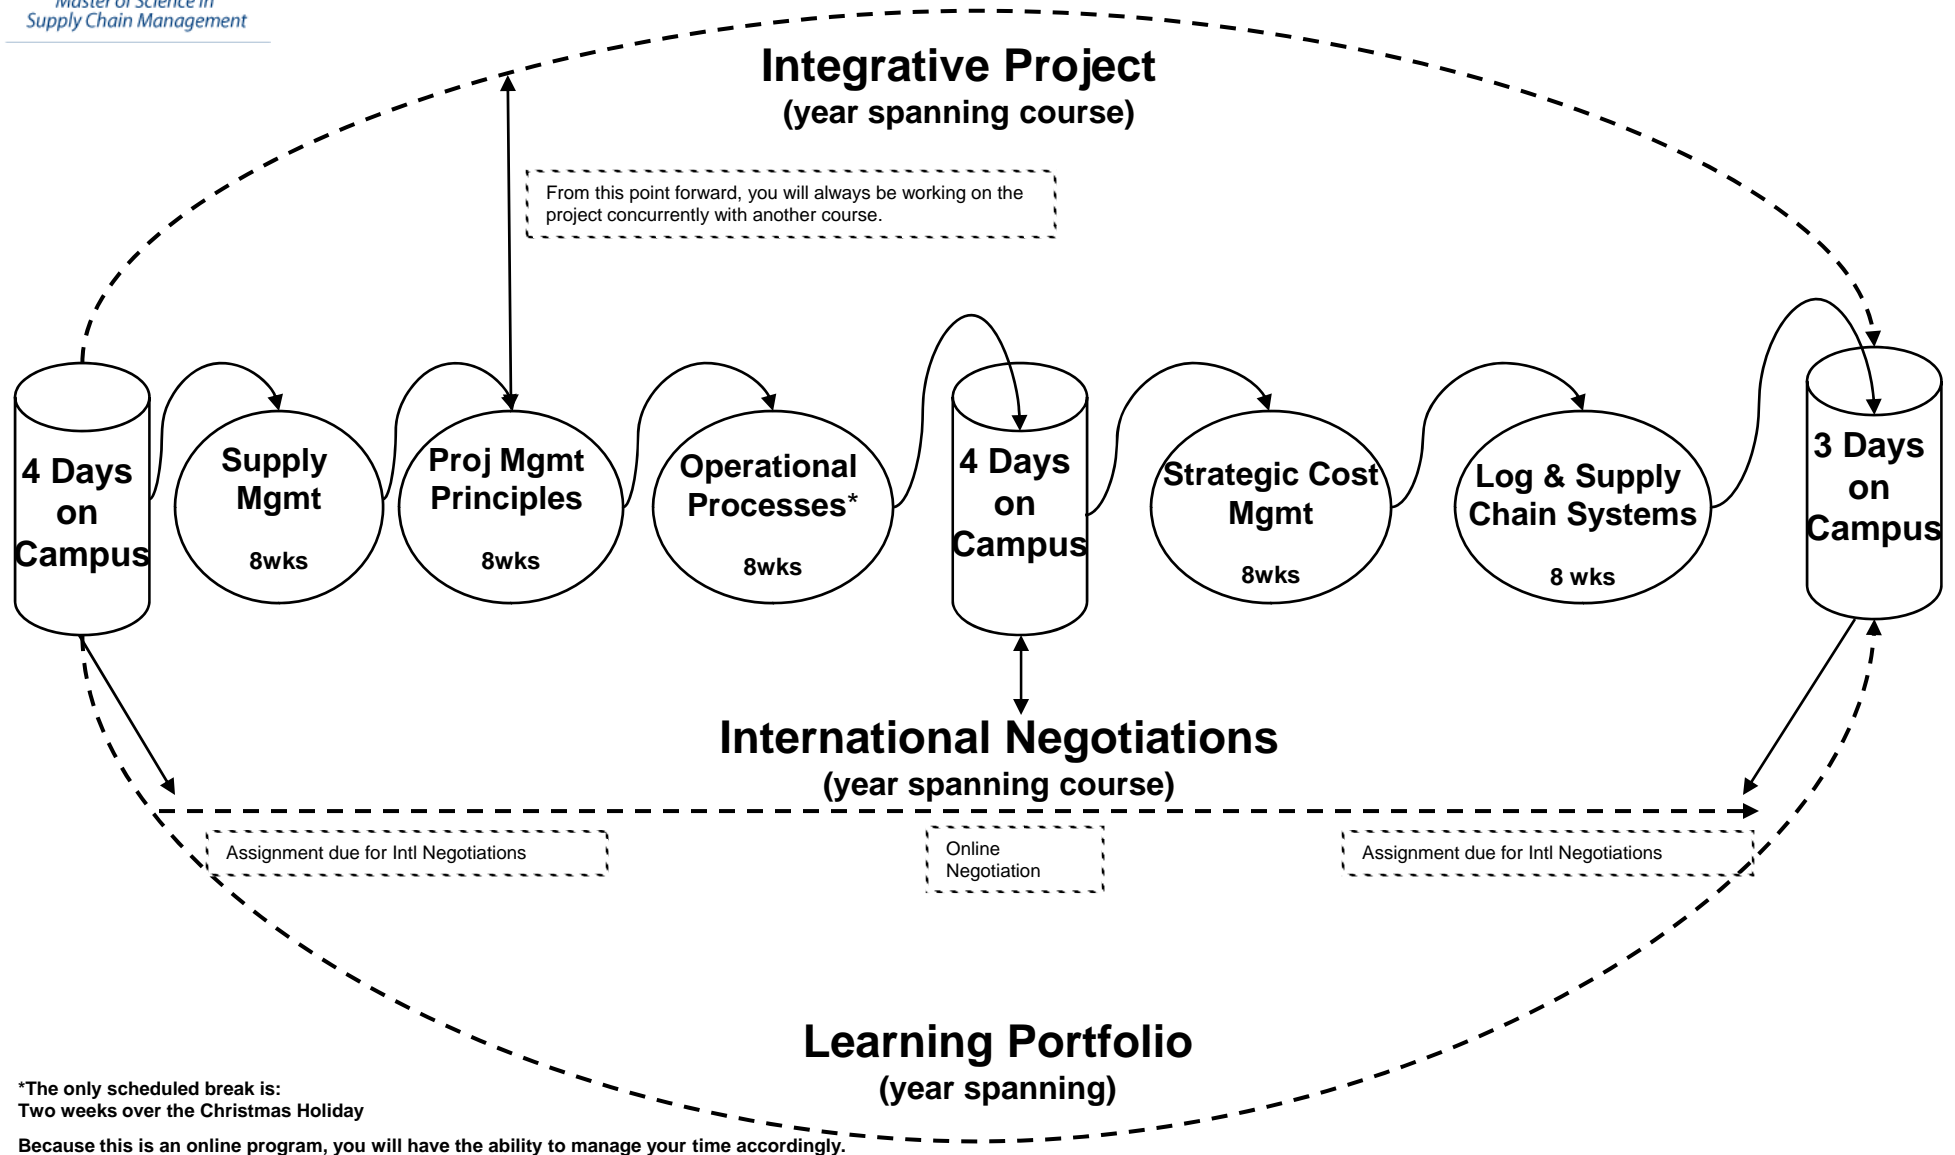

Program Overview

Phase I: Graduate Certificate in Supply Chain Management

*The only scheduled break is:
Two weeks over the Christmas Holiday

Because this is an online program, you will have the ability to manage your time accordingly.

Program Overview

Phase II: Master of Science In Supply Chain Management

*The only scheduled break is:
Two weeks over the Christmas Holiday
Because this is an online program, you will have the ability to manage your time accordingly.